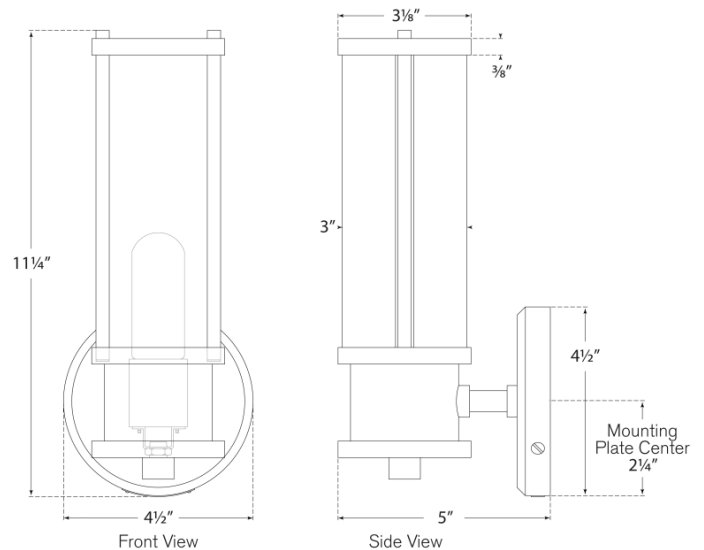

Discover a variety of options on [RalphLauren.com/Home](https://www.RalphLauren.com/Home)

Lichfield Single Sconce

Polished Nickel

- Socket: E26 Keyless
- Wattage: 40 T10
- Weight: 3 Pounds
- Extension: 5"
- Backplate: 4.5" Round

Measurements

RL 2092PN

4.5"W x 11.25"H | 11.4W x 28.5H CM

RALPH LAUREN