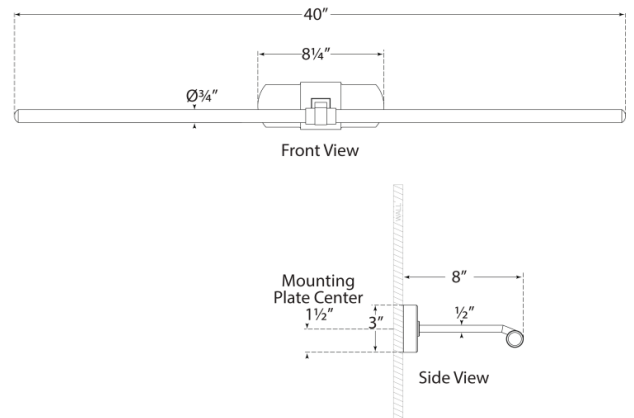

# Langley 40" Picture Light

Polished Nickel

- Socket: Dedicated LED
- Wattage: 30w (2400lm)
- Weight: 7 Pounds
- Extension: 8"
- Backplate: 3" x 8.25" Rectangle

## Measurements

RL 2783PN

40"W x 3"H | 101.6W x 7.6H CM

RALPH LAUREN