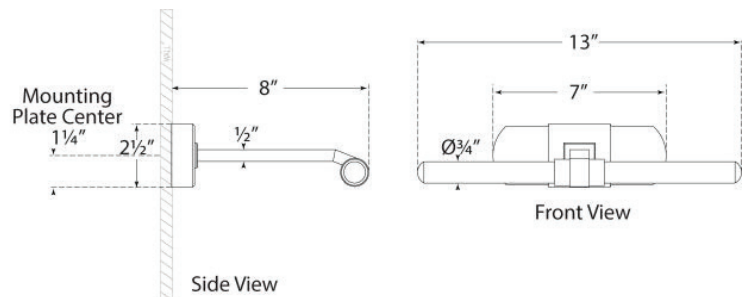

Discover a variety of options on [RalphLauren.com/Home](https://www.RalphLauren.com/Home)

Langley 12" Picture Light

Polished Nickel

- Socket: Dedicated LED
- Wattage: 15w (1200lm)
- Weight: 5 Pounds
- Extension: 8"
- Backplate: 2.5" x 7" Rectangle

Measurements

RL 2780PN

13"W x 2.5"H | 33W x 6.35H CM

RALPH LAUREN