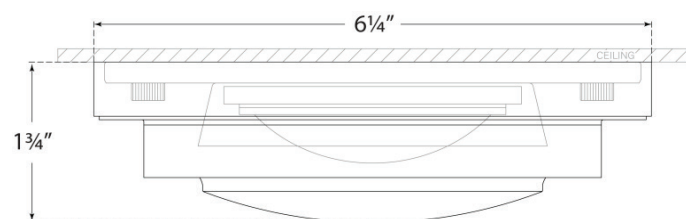

Discover a variety of options on [RalphLauren.com/Home](https://www.RalphLauren.com/Home)

Grant 6.25\"/>

Bronze

- Socket: Dedicated LED
- Wattage: 15w (1300lm)
- Weight: 5 Pounds

Measurements

RL 4128BZ

6.25\"/>