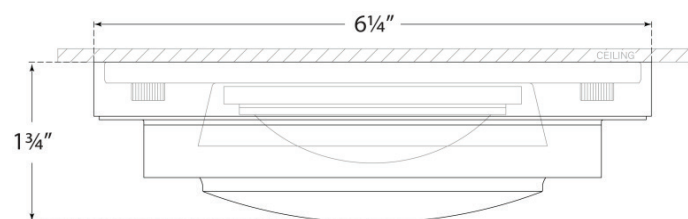

Measurements

RL 4128NB

6.25\"/>