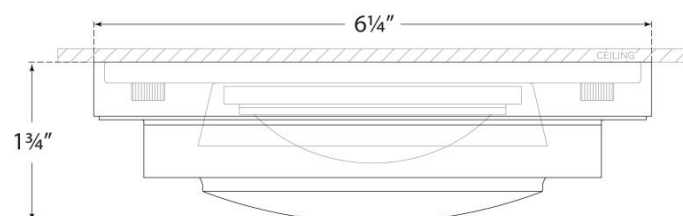

# Grant 6.25\"/>

**Polished Nickel**

- Socket: Dedicated LED
- Wattage: 15w (1300lm)
- Weight: 5 Pounds

## Measurements

RL 4128PN

6.25\"/>

**RALPH LAUREN**