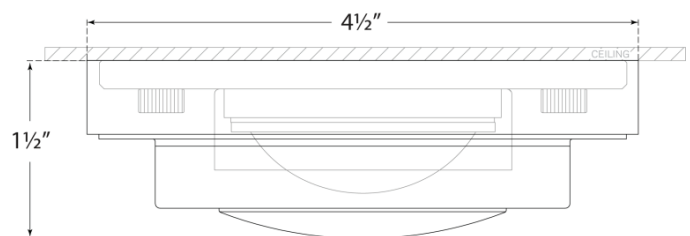

Discover a variety of options on [RalphLauren.com/Home](https://www.RalphLauren.com/Home)

Grant 4.5" Solitaire Flush Mount

Bronze

- Socket: Dedicated LED
- Wattage: 12w (1100lm)
- Weight: 3 Pounds
- Note: Requires Smaller Outlet Box

Measurements

RL 4127BZ

4.5"W x 1.5"H x 4.5" Round Canopy | 11.4W x 3.8H x 11.4 CM

RALPH LAUREN