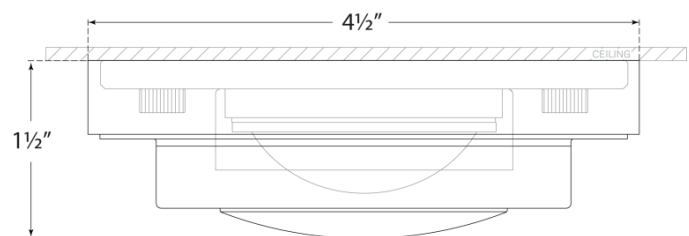

# Grant 4.5" Solitaire Flush Mount

Natural Brass

- Socket: Dedicated LED
- Wattage: 12w (1100lm)
- Weight: 3 Pounds
- Note: Requires Smaller Outlet Box

## Measurements

RL 4127NB

4.5"W x 1.5"H x 4.5" Round Canopy | 11.4W x 3.8H x 11.4 CM

RALPH LAUREN