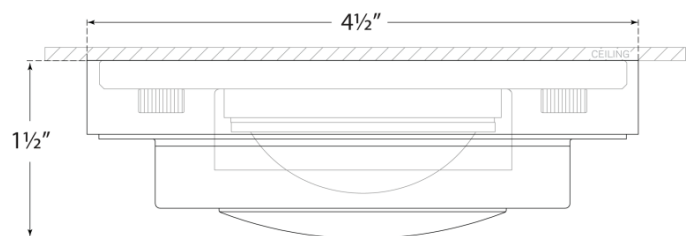

Discover a variety of options on [RalphLauren.com/Home](https://www.RalphLauren.com/Home)

Grant 4.5" Solitaire Flush Mount

Polished Nickel

- Socket: Dedicated LED
- Wattage: 12w (1100lm)
- Weight: 3 Pounds
- Note: Requires Smaller Outlet Box

Measurements

RL 4127PN

4.5"W x 1.5"H x 4.5" Round Canopy | 11.4W x 3.8H x 11.4 CM

RALPH LAUREN