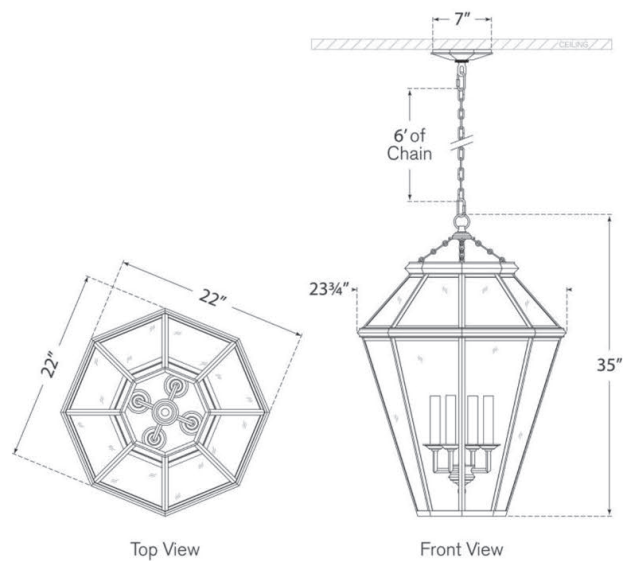

Discover a variety of options on [RalphLauren.com/Home](https://www.RalphLauren.com/Home)

Edmund Medium Lantern

Bronze with Clear Beveled Glass

- Socket: 4 - E12 Candelabra
- Wattage: 4 - 60 C11
- Weight: 89 Pounds

Measurements

RL 5642BZ-CG

23.75"W x 35"H x 6.5" Octagon Canopy | 60.3W x 88.9H x 16.5 CM

RALPH LAUREN