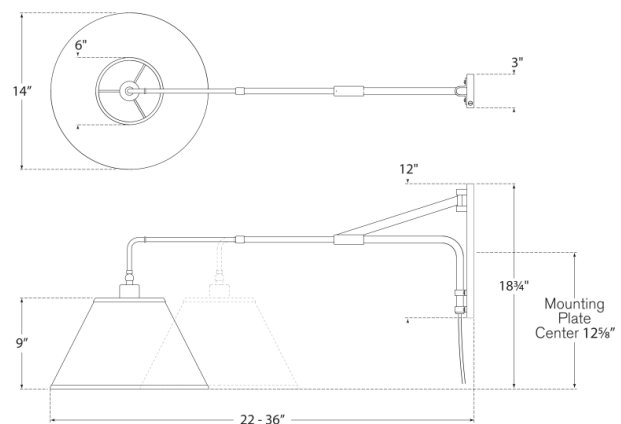

Discover a variety of options on [RalphLauren.com/Home](https://www.RalphLauren.com/Home)

Brompton Extension Swing-Arm Sconce

Natural Brass with Linen Shade

- Socket: E26 Hi-Lo
- Wattage: 100 A19
- Weight: 6 Pounds
- Extension: 22 - 36"
- Backplate: 3" x 12" Rectangle
- Shade Details: 6" x 14" x 9"
- Note: Portable Only | Cannot be Hard-Wired

Measurements

RL 2500NB-L

14"W x 18.75"H | 35.5W x 47.6H CM

RALPH LAUREN