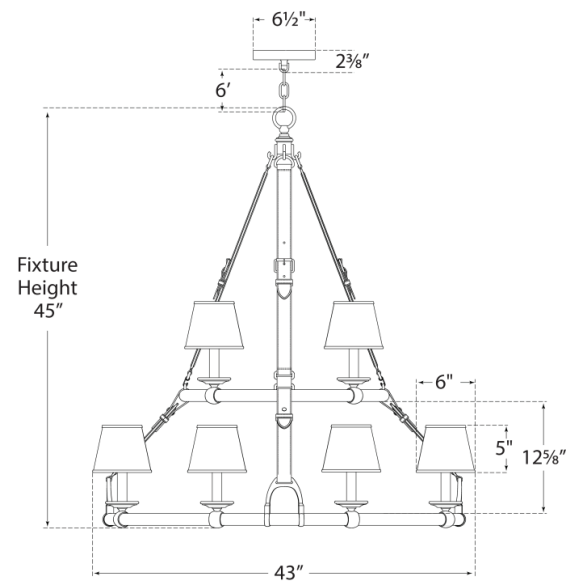

# Westbury Double-Tier Chandelier

Polished Nickel and Chocolate Leather with Linen Shades

- Socket: 12 - E12 Candelabra
- Wattage: 12 - 40 B11
- Weight: 40 Pound
- Shade Details: 3" x 6" x 5"

## Measurements

RL 5183PN-L

43"W x 45"H x 6.5" Round Canopy | 109.2W x 114.3H x 16.5CM

RALPH LAUREN