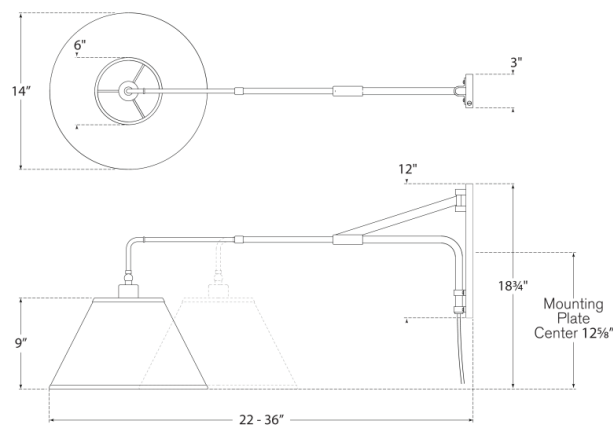

# Brompton Extension Swing-Arm Sconce

Polished Nickel with Linen Shade

- Socket: E26 Hi-Lo
- Wattage: 100 A19
- Weight: 6 Pounds
- Extension: 22 - 36"
- Backplate: 3" x 12" Rectangle
- Shade Details: 6" x 14" x 9"
- Note: Portable Only | Cannot be Hard-Wired

## Measurements

RL 2500PN-L

14"W x 18.75"H | 35.5W x 47.6H CM

RALPH LAUREN