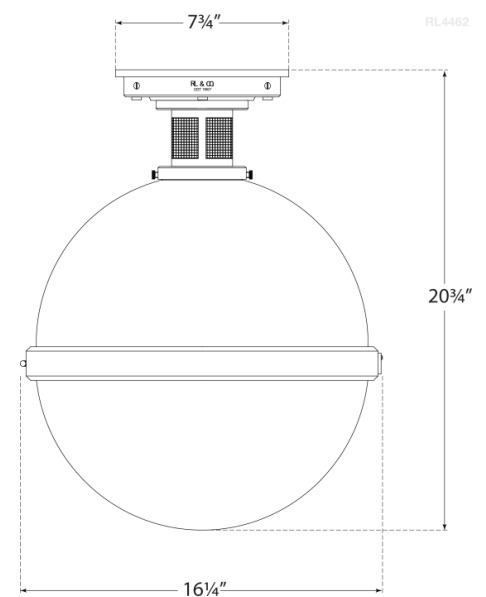

# McCarren Large Flush Mount

Polished Nickel with White Glass

- Socket: E26 Keyless
- Wattage: 60 A19
- Weight: 23 Pounds
- Note: Requires A-15 Bulb

## Measurements

RL 4462PN-WG

16.25"W x 20.75"H x 7.75" Round Canopy | 41.2W x 52.7H x 19.6 CM

RALPH LAUREN