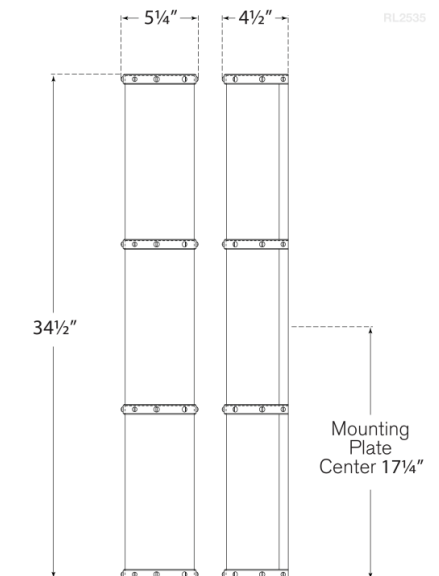

Discover a variety of options on [RalphLauren.com/Home](https://www.RalphLauren.com/Home)

Bleeker Triple Bath Sconce

Natural Brass with White Glass

- Socket: Dedicated LED
- Wattage: 36w (2600lm)
- Weight: 18 Pounds
- Extension: 4.5"
- Backplate: 4" x 34" Rectangle

Measurements

RL 2535NB-WG

5.25"W x 34.5"H | 13.3W x 87.6H CM

RALPH LAUREN