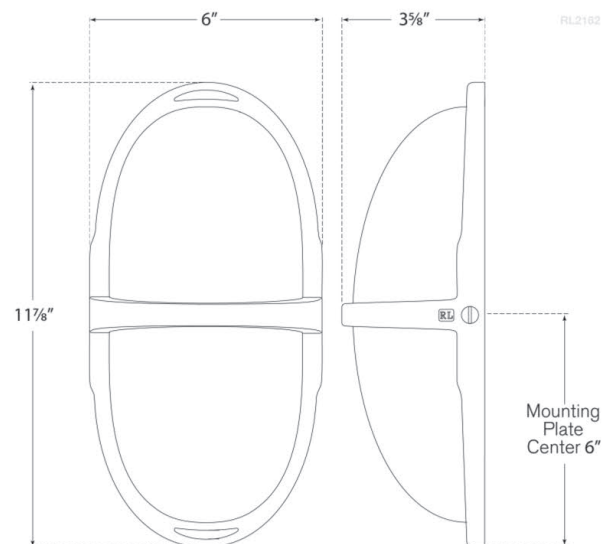

Discover a variety of options on [RalphLauren.com/Home](https://www.RalphLauren.com/Home)

Westbury Double Sconce

Natural Brass with White Glass

- Socket: 2 - E12 Candelabra
- Wattage: 2 - 40 B11
- Weight: 5 Pounds
- Extension: 3.75"
- Backplate: 4.5" Round

Measurements

RL 2162NB-WG

6"W x 12"H | 15.2W x 30.4H CM

RALPH LAUREN