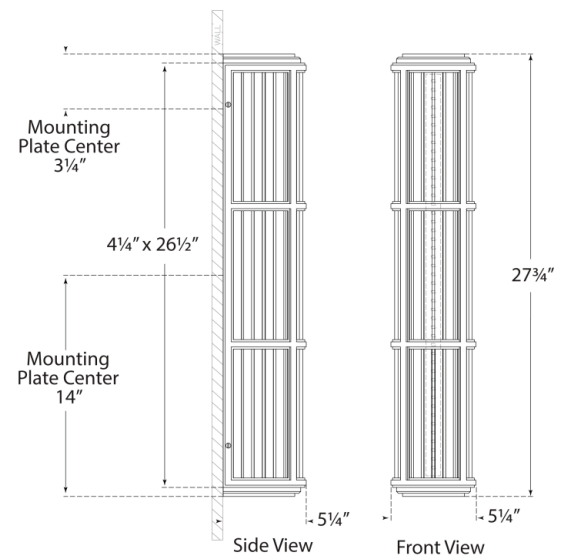

Discover a variety of options on [RalphLauren.com/Home](https://www.RalphLauren.com/Home)

Perren Large Wall Sconce

Natural Brass and Glass Rods

- Socket: Dedicated LED
- Wattage: 25w (2000lm)
- Weight: 27 Pounds
- Extension: 5.25"
- Backplate: 4.25" x 27.75" Rectangle
- Note: UL Only

Measurements

RL 2762NB

5.25"W x 27.75"H | 13.3W x 70.4H CM

RALPH LAUREN