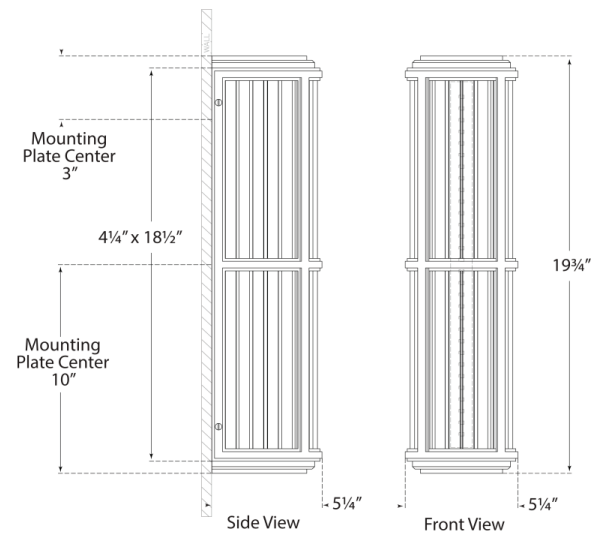

Discover a variety of options on [RalphLauren.com/Home](https://www.RalphLauren.com/Home)

Perren Medium Wall Sconce

Polished Nickel and Glass Rods

- Socket: Dedicated LED
- Wattage: 18w (1500lm)
- Weight: 18 Pounds
- Extension: 5.25"
- Backplate: 4.25" x 18.5" Rectangle
- Note: UL Only

Measurements

RL 2761PN

5.25"W x 19.75"H | 13.3W x 50.1H CM

RALPH LAUREN