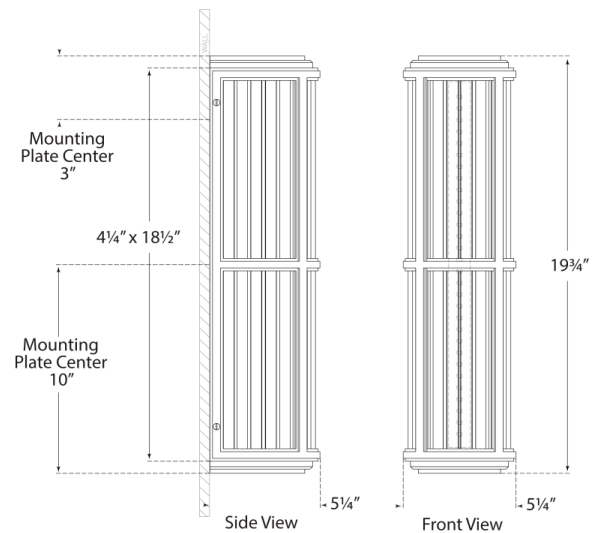

## Natural Brass and Glass Rods

- Socket: Dedicated LED
- Wattage: 18w (1500lm)
- Weight: 18 Pounds
- Extension: 5.25"
- Backplate: 4.25" x 18.5" Rectangle
- Note: UL Only

### Measurements

RL 2761NB

5.25"W x 19.75"H | 13.3W x 50.1H CM

RALPH LAUREN