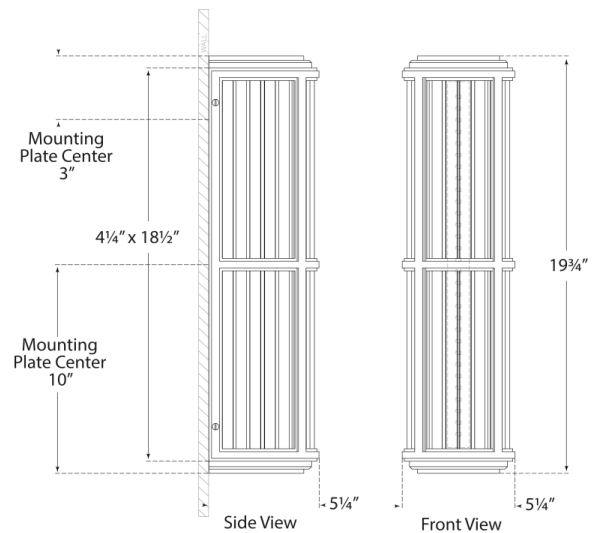

Discover a variety of options on [RalphLauren.com/Home](https://www.RalphLauren.com/Home)

Perren Medium Wall Sconce

Bronze and Glass Rods

- Socket: Dedicated LED
- Wattage: 18w (1500lm)
- Weight: 18 Pounds
- Extension: 5.25"
- Backplate: 4.25" x 18.5" Rectangle
- Note: UL Only

Measurements

RL 2761BZ

5.25"W x 19.75"H | 13.3W x 50.1H CM

RALPH LAUREN