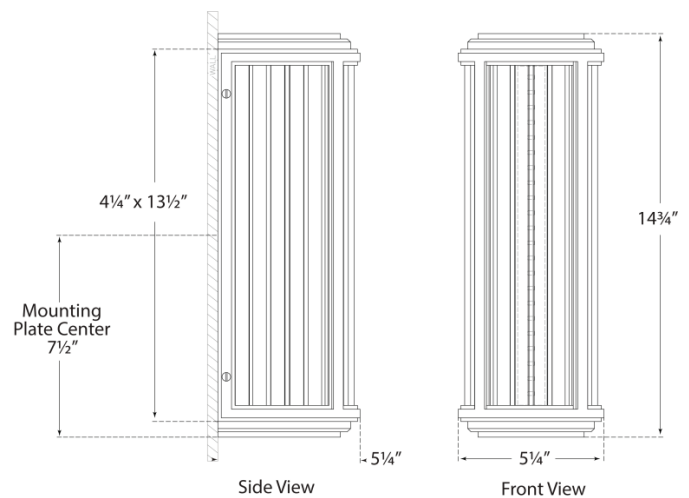

Discover a variety of options on [RalphLauren.com/Home](https://www.RalphLauren.com/Home)

Perren Small Wall Sconce

Natural Brass and Glass Rods

- Socket: Dedicated LED
- Wattage: 12w (960lm)
- Weight: 9 Pounds
- Extension: 5.25"
- Backplate: 4.25" x 13.5" Rectangle
- Note: UL Only

Measurements

RL 2760NB

5.25"W x 14.75"H | 13.3W x 37.4H CM

RALPH LAUREN