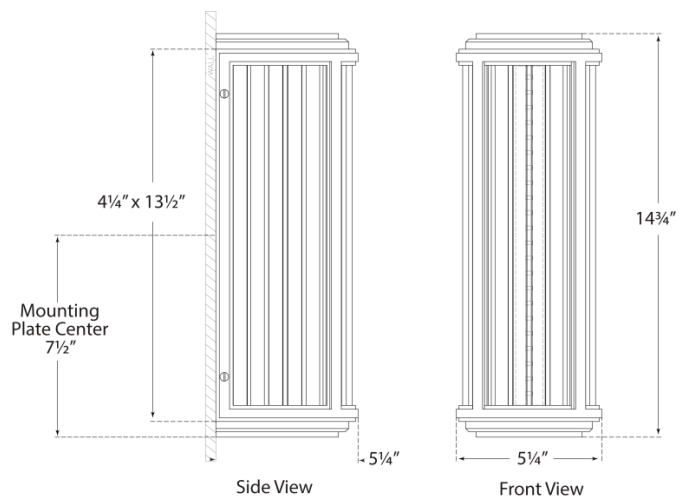

Discover a variety of options on [RalphLauren.com/Home](https://www.RalphLauren.com/Home)

Perren Small Wall Sconce

Bronze and Glass Rods

- Socket: Dedicated LED
- Wattage: 12w (960lm)
- Weight: 9 Pounds
- Extension: 5.25"
- Backplate: 4.25" x 13.5" Rectangle
- Note: UL Only

Measurements

RL 2760BZ

5.25"W x 14.75"H | 13.3W x 37.4H CM

RALPH LAUREN