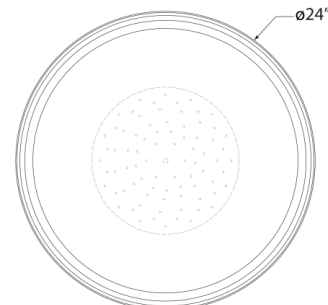

Discover a variety of options on [RalphLauren.com/Home](https://www.RalphLauren.com/Home)

Perren 24" Flush Mount

Polished Nickel and Glass Rods

- Socket: Dedicated LED
- Wattage: 60w (4800lm)
- Weight: 43 Pounds
- Note: UL Only

Measurements

RL 4722PN

24"W x 6.25"H | 60.9W x 15.8H CM

Side View

Bottom View