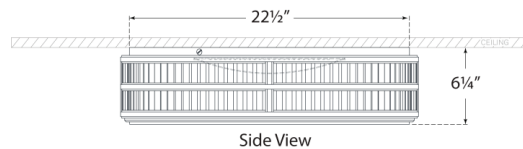

Discover a variety of options on [RalphLauren.com/Home](https://www.RalphLauren.com/Home)

Perren 24" Flush Mount

Polished Nickel and Glass Rods

- Socket: Dedicated LED
- Wattage: 60w (4800lm)
- Weight: 43 Pounds
- Note: UL Only

Measurements

RL 4722PN

24"W x 6.25"H | 60.9W x 15.8H CM

Side View

Bottom View