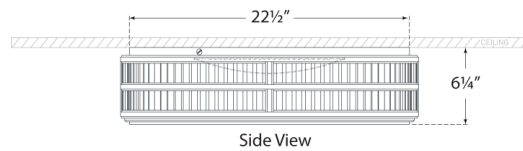

Discover a variety of options on [RalphLauren.com/Home](https://www.RalphLauren.com/Home)

Perren 24" Flush Mount

Natural Brass and Glass Rods

- Socket: Dedicated LED
- Wattage: 60w (4800lm)
- Weight: 43 Pounds
- Note: UL Only

Measurements

RL 4722NB

24"W x 6.25"H | 60.9W x 15.8H CM

Side View

Bottom View

RALPH LAUREN