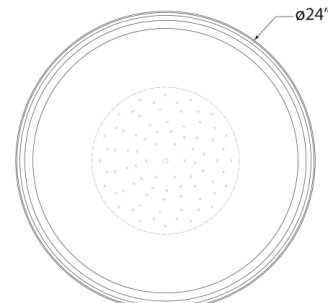

Discover a variety of options on [RalphLauren.com/Home](https://www.RalphLauren.com/Home)

Perren 24" Flush Mount

Natural Brass and Glass Rods

- Socket: Dedicated LED
- Wattage: 60w (4800lm)
- Weight: 43 Pounds
- Note: UL Only

Measurements

RL 4722NB

24"W x 6.25"H | 60.9W x 15.8H CM

Side View

Bottom View

RALPH LAUREN