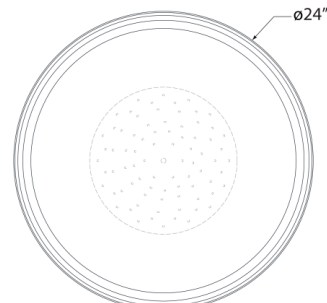

Discover a variety of options on [RalphLauren.com/Home](https://www.RalphLauren.com/Home)

Perren 24" Flush Mount

Bronze and Glass Rods

- Socket: Dedicated LED
- Wattage: 60w (4800lm)
- Weight: 43 Pounds
- Note: UL Only

Measurements

RL 4721BZ

24"W x 6.25"H | 60.9W x 15.8H CM

Side View

Bottom View