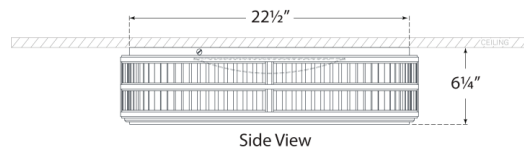

Discover a variety of options on [RalphLauren.com/Home](https://www.RalphLauren.com/Home)

Perren 24" Flush Mount

Bronze and Glass Rods

- Socket: Dedicated LED
- Wattage: 60w (4800lm)
- Weight: 43 Pounds
- Note: UL Only

Measurements

RL 4721BZ

24"W x 6.25"H | 60.9W x 15.8H CM

Side View

Bottom View