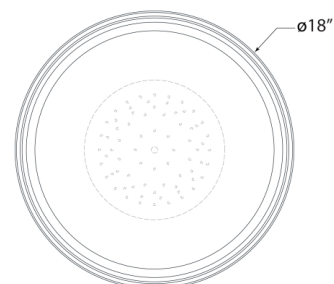

## Bronze and Glass Rods

- Socket: Dedicated LED
- Wattage: 36w (2800lm)
- Weight: 27 Pounds
- Note: UL Only

## Measurements

RL 4721BZ

18"W x 6.25"H | 45.7W x 15.8H CM

Side View

Bottom View