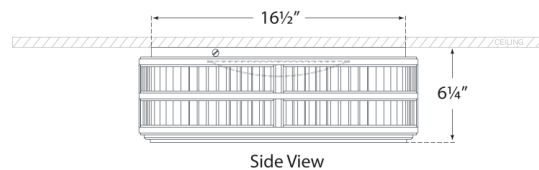

## Bronze and Glass Rods

- Socket: Dedicated LED
- Wattage: 36w (2800lm)
- Weight: 27 Pounds
- Note: UL Only

## Measurements

RL 4721BZ

18"W x 6.25"H | 45.7W x 15.8H CM

Side View

Bottom View