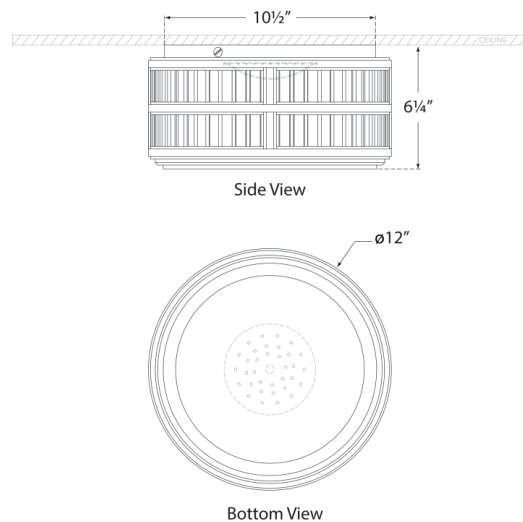

Discover a variety of options on [RalphLauren.com/Home](https://www.RalphLauren.com/Home)

Perren 12" Flush Mount

Polished Nickel and Glass Rods

- Socket: Dedicated LED
- Wattage: 18w (1500lm)
- Weight: 16 Pounds
- Note: UL Only

Measurements

RL 4720PN

12"W x 6.25"H | 30.4W x 15.8H CM

RALPH LAUREN