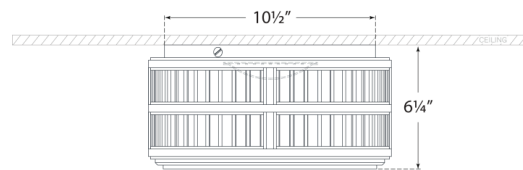

## Bronze and Glass Rods

- Socket: Dedicated LED
- Wattage: 18w (1500lm)
- Weight: 16 Pounds
- Note: UL Only

## Measurements

RL 4720BZ

12"W x 6.25"H | 30.4W x 15.8H CM

Side View

Bottom View