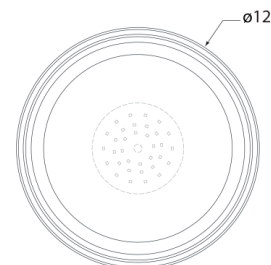

## Bronze and Glass Rods

- Socket: Dedicated LED
- Wattage: 18w (1500lm)
- Weight: 16 Pounds
- Note: UL Only

## Measurements

RL 4720BZ

12"W x 6.25"H | 30.4W x 15.8H CM

Side View

Bottom View