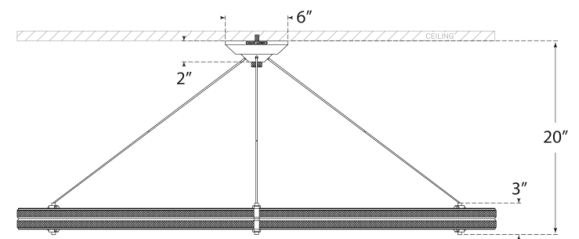

Discover a variety of options on [RalphLauren.com/Home](https://www.RalphLauren.com/Home)

Paxton 48\"/>

Natural Brass

- Socket: Dedicated LED
- Wattage: 95w (7600lm)
- Weight: 38 Pounds

Front View

Bottom View

Measurements

RL 5673NB

48\"/>