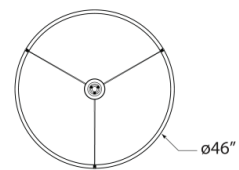

Discover a variety of options on [RalphLauren.com/Home](https://www.RalphLauren.com/Home)

Paxton 48\"/>

Natural Brass

- Socket: Dedicated LED
- Wattage: 95w (7600lm)
- Weight: 38 Pounds

Front View

Bottom View

Measurements

RL 5673NB

48\"/>