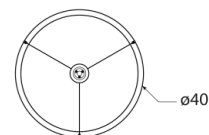

Discover a variety of options on [RalphLauren.com/Home](https://www.RalphLauren.com/Home)

Paxton 40" Ring Chandelier

Natural Brass

- Socket: Dedicated LED
- Wattage: 85w (6800lm)
- Weight: 33 Pounds

Front View

Bottom View

Measurements

RL 5672NB

40"W x 20"-123"H x 6.75" Round Canopy | 101.6W x 50.8-312.4H x 17.1 CM

RALPH LAUREN