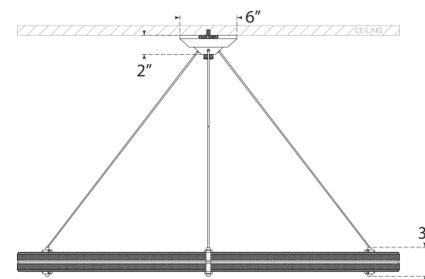

Discover a variety of options on [RalphLauren.com/Home](https://www.RalphLauren.com/Home)

Paxton 40" Ring Chandelier

Natural Brass

- Socket: Dedicated LED
- Wattage: 85w (6800lm)
- Weight: 33 Pounds

Front View

Bottom View

Measurements

RL 5672NB

40"W x 20"-123"H x 6.75" Round Canopy | 101.6W x 50.8-312.4H x 17.1 CM

RALPH LAUREN