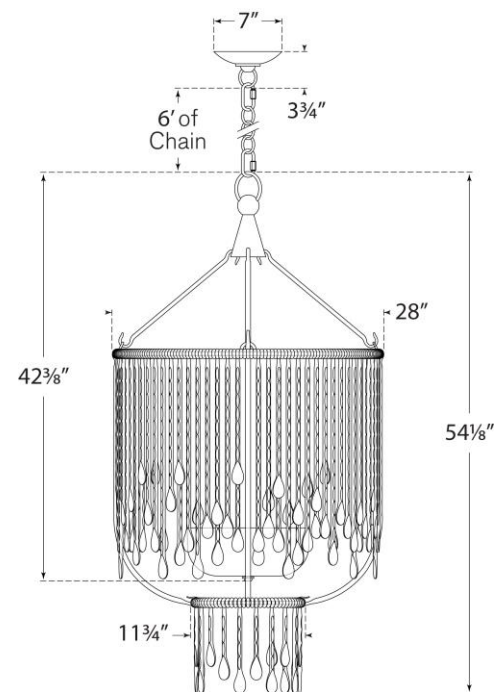

## Kayla Medium Sculpted Chandelier

Item # RL 5621NB-ALB

Designer: Ralph Lauren

Height: 53.5"

Width: 28"

Canopy: 6.25" Round

Finishes: NB, PN

Trim Options: ALB

Socket: 3 - E12 Candelabra

Wattage: 9 LED B11

Weight: 53 Pounds