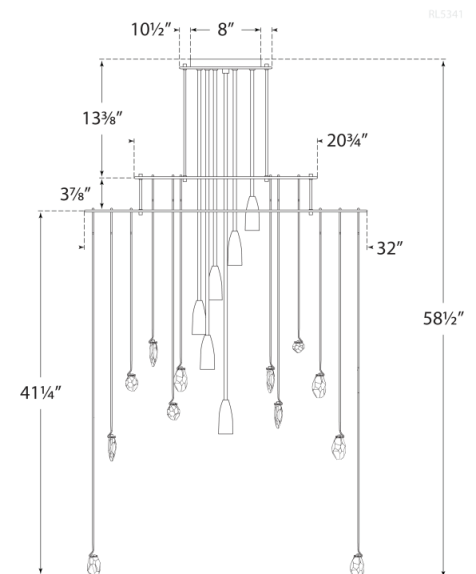

Discover a variety of options on [RalphLauren.com/Home](https://www.RalphLauren.com/Home)

Hailee Medium Sculpted Chandelier

Polished Nickel and Plaster White with Crystal

- Socket: 6 - E12 Candelabra
- Wattage: 6 - 60 T6
- Weight: 45 Pounds

Measurements

RL 5341PN/PW-CG

32"W x 58.5"H x 10.5" Round Canopy | 81.2W x 148.5H x 26.6 CM

RALPH LAUREN