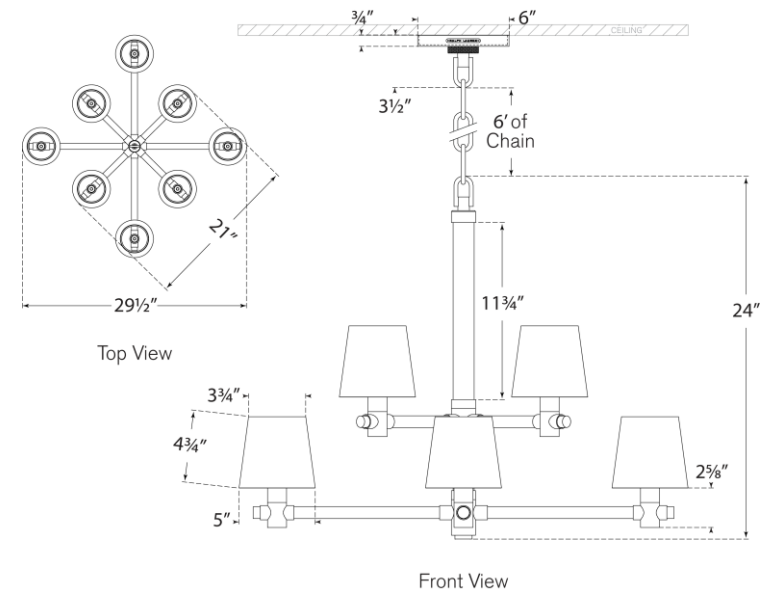

TEAR SHEET

Sable Small Chandelier

Item # RL 5330CG/PN-L

Designer: Ralph Lauren

Height: 24"

Width: 29.5"

Canopy: 6" Round

Finishes: CG/NB, CG/PN

Shade Treatments: L

Shade Details: 3.75" x 5" x 4.75"

Socket: 8 - E12 Candelabra

Wattage: 8 - 40 B11

Weight: 26 Pounds

RALPH LAUREN