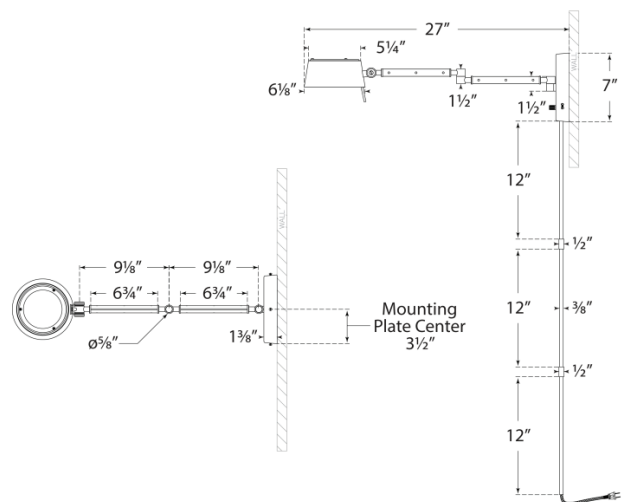

Discover a variety of options on [RalphLauren.com/Home](https://www.RalphLauren.com/Home)

Alaster Articulating Wall Sconce

Natural Brass and Natural Rift Oak

- Socket: Dedicated LED w/ Dimmer on Backplate
- Wattage: 15w (1600lm)
- Weight: 9 Pounds
- Min. Custom Width: 7"
- Extension: 8.5" - 27"
- Backplate: 5.5" x 7.5" Oval
- Note: Cord Cover Included

Measurements

RL 2170NB/NRO

28.25"W x 7"H x 7" Round Backplate | 71.7W x 17.7H x 17.7 CM

Top View

Side View