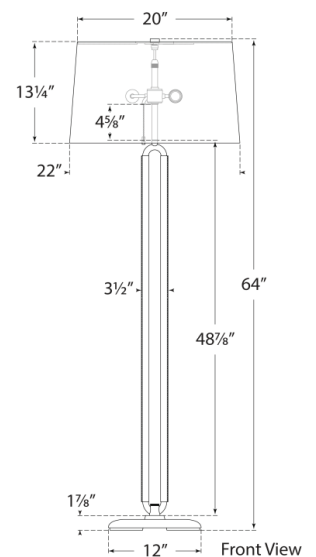

Discover a variety of options on [RalphLauren.com/Home](https://www.RalphLauren.com/Home)

Cody Large Floor Lamp

Saddle Leather with Linen Shade

- Socket: 2 - E26 Keyless w/ Pull Chain
- Wattage: 2 - 60 A19
- Weight: 26 Pounds
- Extension: 17" - 20"
- Shade Details: 20" x 22" x 13.25"

Measurements

RL 1533NB/SDL-L

22"W x 64"H x 12" Round Base | 55.8W x 162.5H x 30.4 CM

RALPH LAUREN