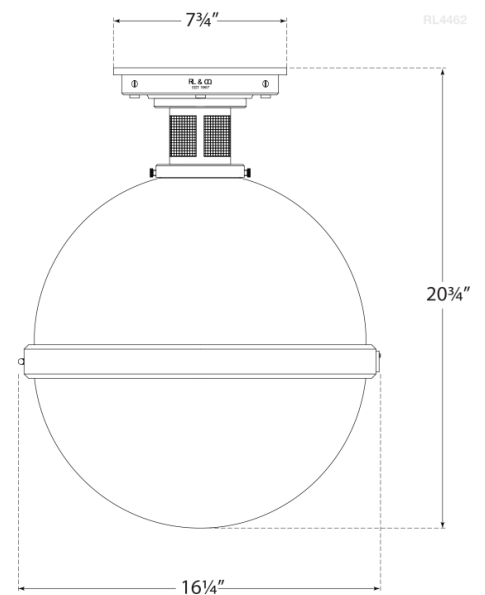

# McCarren Large Flush Mount

**Bronze with White Glass**

- Socket: E26 Keyless
- Wattage: 60 A19
- Weight: 23 Pounds
- Note: Requires A-15 Bulb

## Measurements

**RL 4462BZ-WG**

16.25"W x 20.75"H x 7.75" Round Canopy | 41.2W x 52.7H x 19.6 CM

RALPH LAUREN