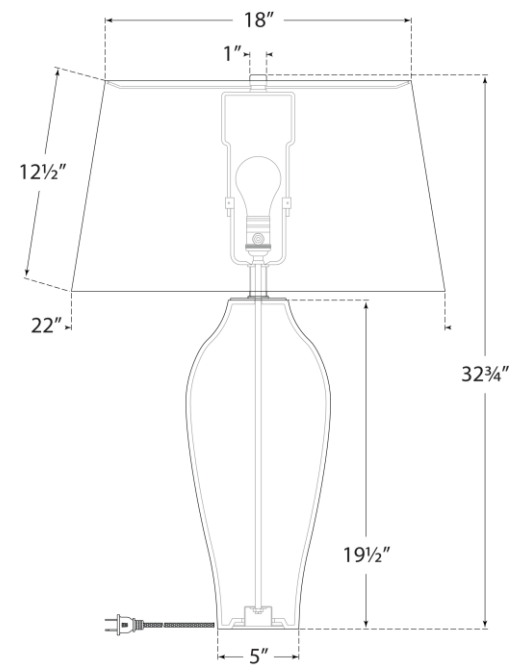

TEAR SHEET

Ilona Large Table Lamp

Item # RL 3678WHT-L

Designer: Ralph Lauren

Height: 32.75"

Width: 22"

Base: 5" Square

Finishes: BLK, WHT

Shade Treatments: L

Shade Details: 18" x 22" x 12.75"

Socket: E26 Dimmer

Wattage: 100 A19

Weight: 20 Pounds

Front View

RALPH LAUREN