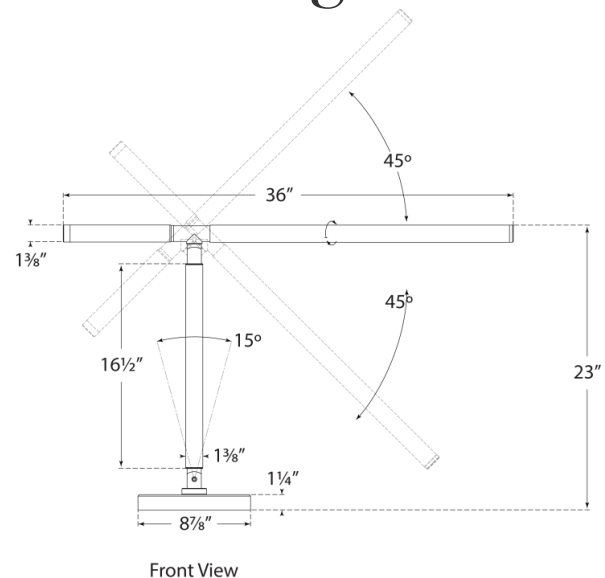

Discover a variety of options on [RalphLauren.com/Home](https://www.RalphLauren.com/Home)

Barrett Knurled Boom-Arm Desk Light

Natural Brass

- Socket: Dedicated LED w/ Dimmer
- Wattage: 24w (1850lm)
- Weight: 20 Pounds
- Min. Custom Height: 17"
- Extension: 36"

Measurements

RL 3345NB

9"W x 30"H x 9" Round Base | 22.8W x 76.2H x 22.8 CM

RALPH LAUREN