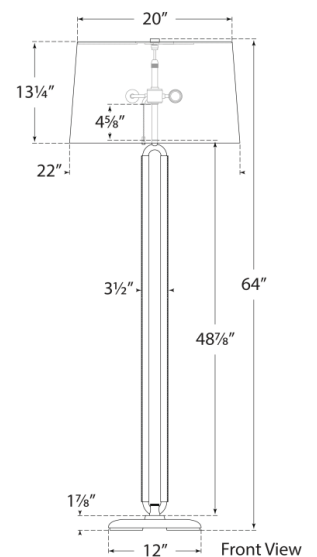

Discover a variety of options on [RalphLauren.com/Home](https://www.RalphLauren.com/Home)

Cody Large Floor Lamp

Natural Brass and Navy Leather with Linen Shade

- Socket: 2 - E26 Keyless w/ Pull Chain
- Wattage: 2 - 60 A19
- Weight: 26 Pounds
- Extension: 17" - 20"
- Shade Details: 20" x 22" x 13.25"

Measurements

RL 1533NB/NVY-L

22"W x 64"H x 12" Round Base | 55.8W x 162.5H x 30.4 CM

RALPH LAUREN