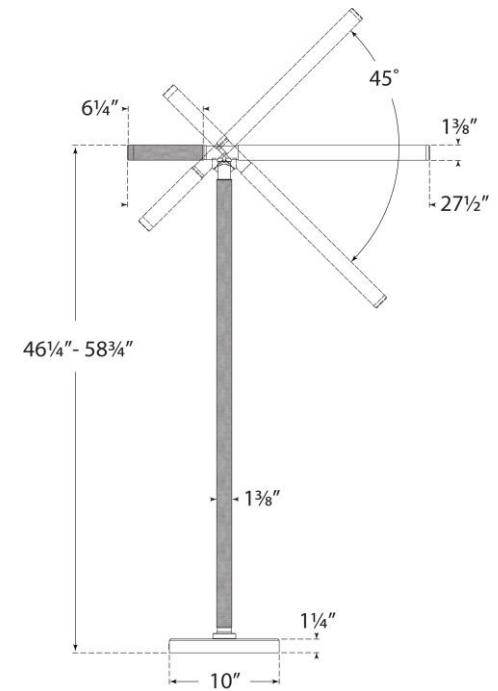

## Barrett Knurled Boom Arm Floor Light

Item # RL 1345PN

Designer: Ralph Lauren

Height: 46.25" - 58.75"

Width: 10"

Extension: 27.5"

Base: 10" Round

Finishes: NB, PN

Socket: Dedicated LED w/ Dimmer

Wattage: 12w (1000lm)

Weight: 18 Pounds