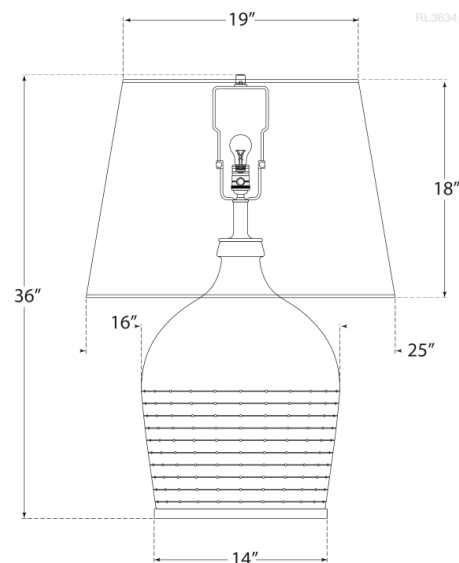

# Halifax Large Table Lamp

Blue Ceramic with White Paper Shade

- Socket: E26 Dimmer
- Wattage: 150 A21
- Weight: 29 Pounds
- Shade Details: 19" x 25" x 18"

## Measurements

RL 3634BC-WP

25"W x 36"H x 14" Round Base | 63.5W x 91.4H x 35.5 CM

RALPH LAUREN