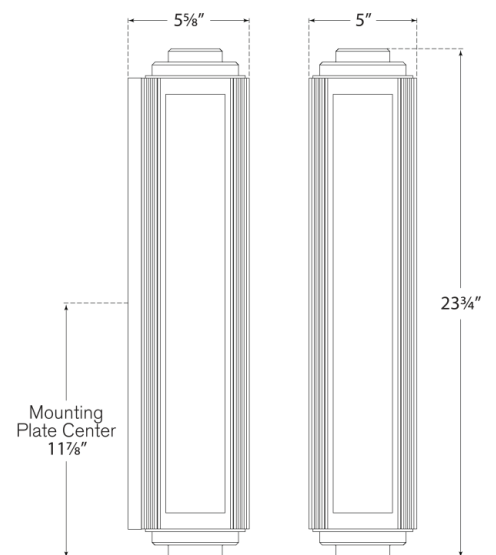

Discover a variety of options on [RalphLauren.com/Home](https://www.RalphLauren.com/Home)

Keating Medium Sconce

Polished Nickel with White Glass

- Socket: 2 - E26 Keyless
- Wattage: 2 - 60 T10
- Weight: 13 Pounds
- Extension: 5.5"
- Backplate: 3.25" x 21" Rectangle
- Note: Requires Smaller Outlet Box

Measurements

RL 2164PN-WG

5"W x 23.75"H | 12.7W x 60.3H CM

RALPH LAUREN