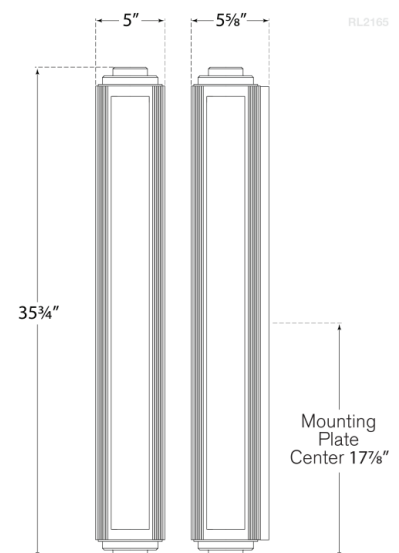

Discover a variety of options on [RalphLauren.com/Home](https://www.RalphLauren.com/Home)

Keating Large Sconce

Bronze with White Glass

- Socket: 4 - E26 Keyless
- Wattage: 4 - 25 T10
- Weight: 19 Pounds
- Extension: 5.5"
- Backplate: 3.25" x 33" Rectangle
- Note: Requires Smaller Outlet Box

Measurements

RL 2165BZ-WG

5"W x 35.75"H | 12.7W x 90.8H CM

RALPH LAUREN