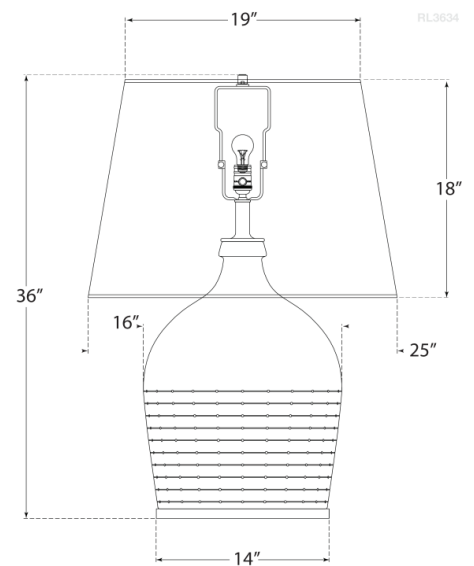

# Halifax Large Table Lamp

**Black Ceramic with White Paper Shade**

- Socket: E26 Dimmer
- Wattage: 150 A21
- Weight: 29 Pounds
- Shade Details: 19" x 25" x 18"

## Measurements

**RL 3634BLK-WP**

25"W x 36"H x 14" Round Base | 63.5W x 91.4H x 35.5 CM

**RALPH LAUREN**