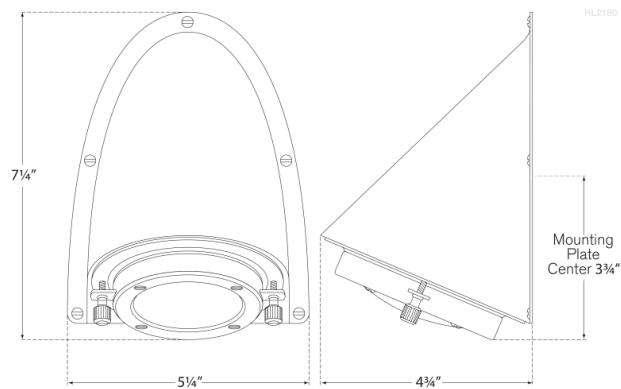

Discover a variety of options on [RalphLauren.com/Home](https://www.RalphLauren.com/Home)

Grant Small Sconce

Weathered Zinc with Industrial Prismatic Glass

- Socket: E12 Candelabra
- Wattage: 60 G16
- Weight: 3 Pounds
- Extension: 4.75"
- Backplate: 5.25" x 7" Triangle

Measurements

RL 2180WZ

5.25"W x 7.5"H | 13.3W x 19H CM

RALPH LAUREN