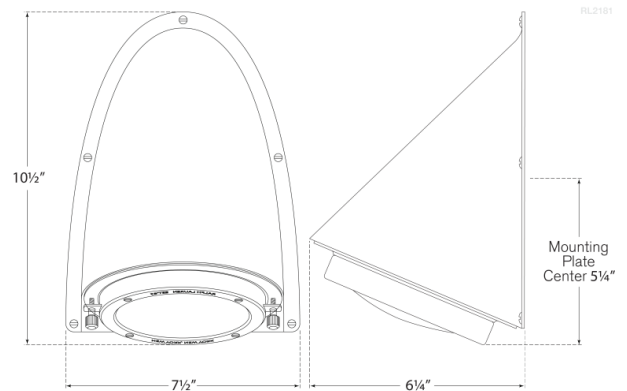

Discover a variety of options on [RalphLauren.com/Home](https://www.RalphLauren.com/Home)

Grant Large Sconce

Weathered Zinc with Industrial Prismatic Glass

- Socket: E26 Keyless
- Wattage: 60 A19
- Weight: 5 Pounds
- Extension: 6.25"
- Backplate: 10" x 7.5" Triangle

Measurements

RL 2181WZ

7.5"W x 10.5"H | 19W x 26.6H CM

RALPH LAUREN