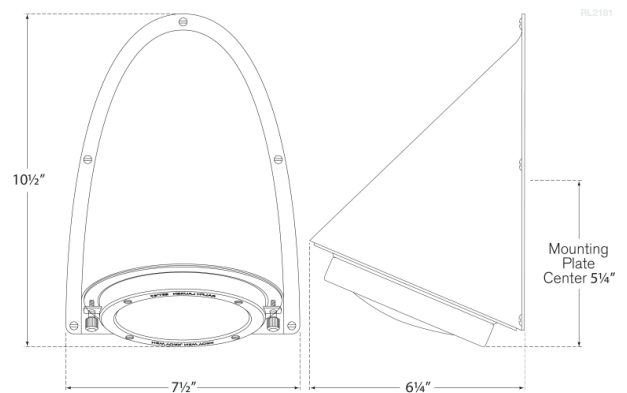

Discover a variety of options on [RalphLauren.com/Home](https://www.RalphLauren.com/Home)

Grant Large Sconce

Polished Nickel with Industrial Prismatic Glass

- Socket: E26 Keyless
- Wattage: 60 A19
- Weight: 5 Pounds
- Extension: 6.25"
- Backplate: 10" x 7.5" Triangle

Measurements

RL 2181PN

7.5"W x 10.5"H | 19W x 26.6H CM

RALPH LAUREN