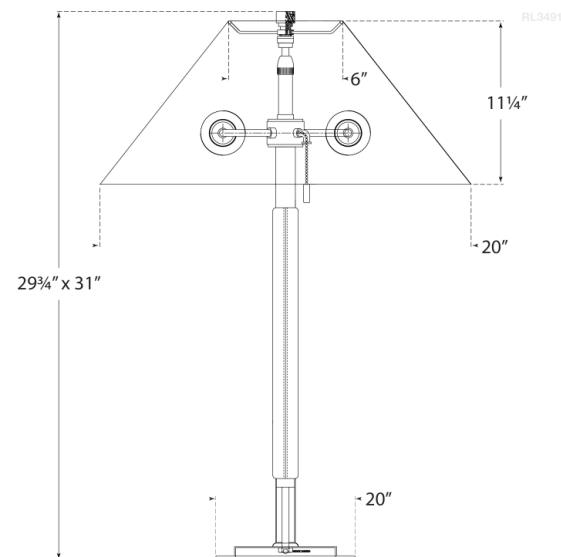

Discover a variety of options on [RalphLauren.com/Home](https://www.RalphLauren.com/Home)

Garner Table Lamp

Natural Brass and Saddle Leather with Percale Shade

- Socket: 2 - E26 Keyless w/ Pull Chain
- Wattage: 2 - 40 B11
- Weight: 8 Pounds
- Shade Details: 6" x 20" x 11.25"

Measurements

RL 3491NB/SDL-P

20"W x 30"H x 7.5" Round Base | 50.8W x 76.2H x 19 CM

RALPH LAUREN