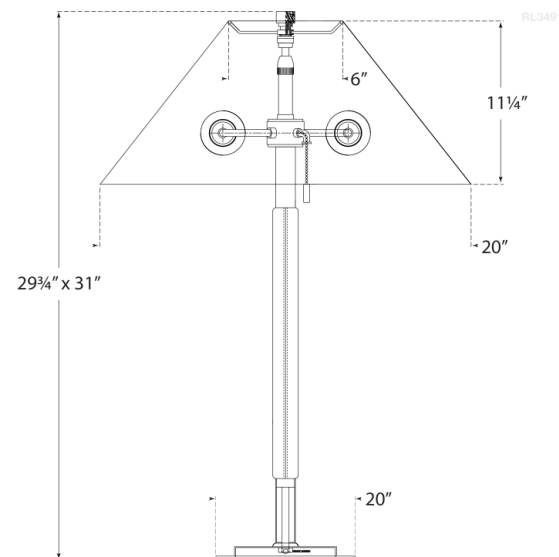

Discover a variety of options on [RalphLauren.com/Home](https://www.RalphLauren.com/Home)

Garner Table Lamp

Natural Brass and Navy Leather with Percalé Shade

- Socket: 2 - E26 Keyless w/ Pull Chain
- Wattage: 2 - 40 B11
- Weight: 8 Pounds
- Shade Details: 6" x 20" x 11.25"

Measurements

RL 3491NB/NVY-P

20"W x 30"H x 7.5" Round Base | 50.8W x 76.2H x 19 CM

RALPH LAUREN