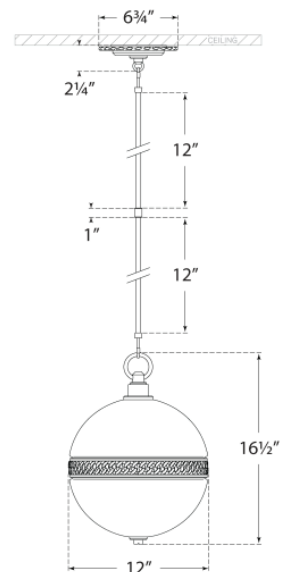

Discover a variety of options on [RalphLauren.com/Home](https://www.RalphLauren.com/Home)

Hendricks Small Globe Pendant

Natural Brass with White Glass

- Socket: 4 - E12 Candelabra
- Wattage: 4 - 60 C11
- Weight: 14 Pounds
- Min. Custom Height: 21"
- Fixture Height: 16.5"
- Note: Custom Height Available

Measurements

RL 5400NB-WG

12"W x 49"H x 6.75" Round Canopy | 30.4W x 124.4H x 17.1 CM

RALPH LAUREN